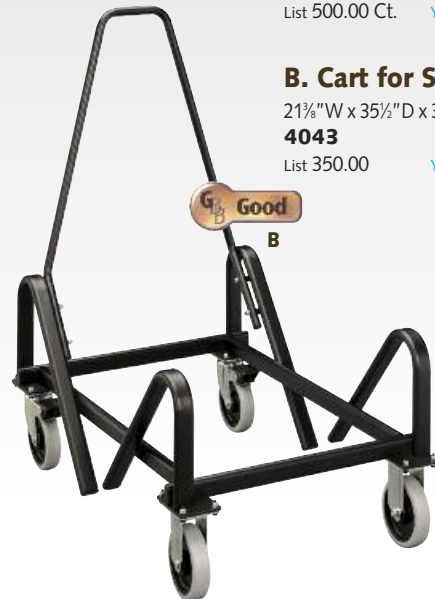

NOTE: When ordering product please add appropriate finish indicator to the model number to reflect the finish needed.

A. 4040 Series High-Density Olson Stacker® Chair

Can stack up to 12 high on floor or 40 high on cart.
 19 1/8" W x 21 1/8" D x 30 3/4" H. Sold four per carton
4041____
 List 500.00 Ct. Your price **319.00**

B. Cart for Stack Chairs

21 1/8" W x 35 1/2" D x 37" H. Stacks 40 high
4043
 List 350.00 Your price **223.00**

C. Metaphor™ Stack Chair

19 1/8" W x 22 1/4" D x 31 1/8" H
N918____**CHRM**
 List 129.00 Your price **79.00**

D. 9000 Classic Series™ Classroom Stack Chair

18 3/4" W x 21 1/2" D x 30 3/4" H
9018____**CHRM**
 List 89.00 Your price **55.00**

To order: Please call us today.