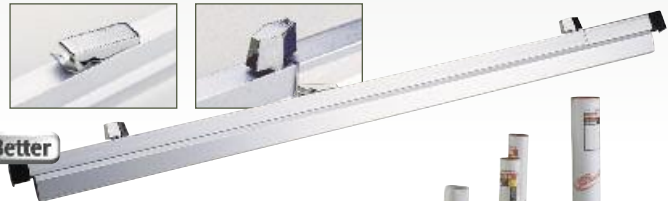

NOTE: When ordering product please add appropriate finish indicator to the model number to reflect the finish needed.

MAYLINE GROUP

Vertical Hanging Files

Economical filing of active documents. Painted steel frames have a 1,200-sheet capacity; accept 12 clamps (sold separately at E). Mobile units are constructed of tubular steel and feature front locking casters.

9319D5

List 73.00 **Your price 45.00**

E. Clamps

Durable clamps for vertical hanging files. Feature solid steel wing knobs and spring-loaded clips. Hold up to 100 sheets. **Sold six per pack.**

18" **93316**

List 176.00 Pk. **Your price 108.00**

24" **93326**

List 200.00 Pk. **Your price 123.00**

30" **93336**

List 221.00 Pk. **Your price 136.00**

36" **93346**

List 267.00 Pk. **Your price 164.00**

42" **93356**

List 295.00 Pk. **Your price 182.00**

MAYLINE GROUP

F. Roll File Carts

Wire construction roll carts include inserts to accommodate various size documents. 2" dual-wheeled casters. No tools required for assembly. 34"W x 15"D x 32"H. Manufacturer's limited lifetime warranty.