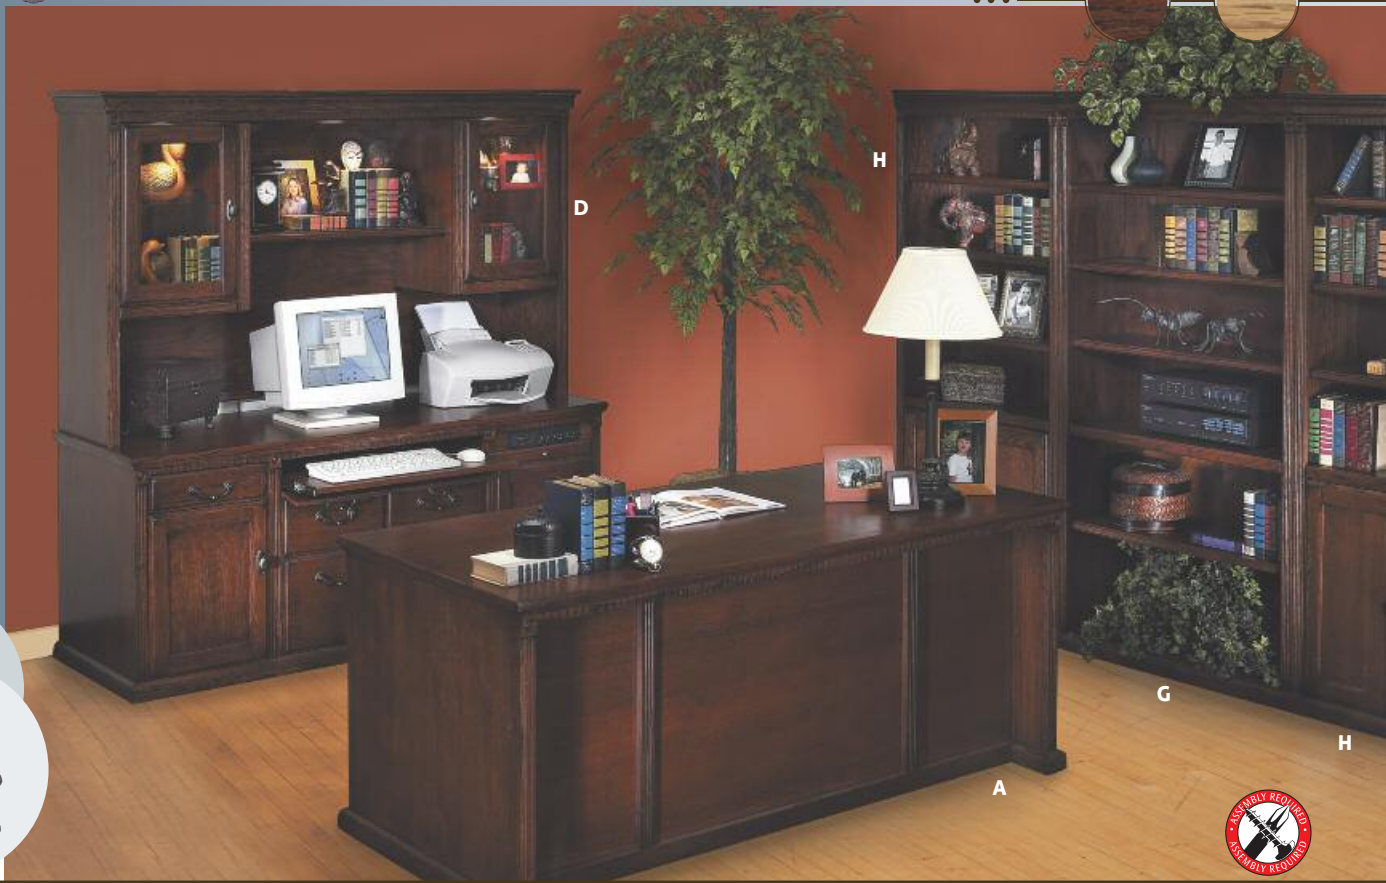

SMALL/HOME OFFICE

SUGGESTED SEATING

CH3500MAHBLK
See Page 59

Shown in Burnish.

NOTE: When ordering product please add appropriate finish indicator to the model number to reflect the finish needed.

kathy ireland
HOME
™ M A R T I N

Huntington Oxford Series

Beautiful and quality solution with style, sturdy framing, and unique detail. Computer credenza includes power communication center and a keyboard tray. Choose from Burnish (B) or Wheat (W) wood finishes. Manufacturer's limited ten-year warranty.

A. Double Pedestal Executive Desk—68 1/4" W x 31 1/4" D x 29" H

HO680_
List 1,993.00 Your price **1,226.00**

B. Desk for Keyboard Return—68 1/4" W x 32" D x 29" H
Right **HO684R_** Left **HO684L_** (shown)