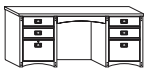

G. Two-Drawer Lateral File—33¼"W x 19½"D x 29"H

MO450

List 841.00

Your price **518.00**

A. Double Pedestal Executive Desk—68¼"W x 32"D x 29"H

MO680

List 1,811.00

Your price **1,114.00**