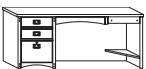

D. Desk for Keyboard Return—68¼"W x 32"D x 29"H

Right **MO684R**

List 1,494.00

Your price **919.00**

Left **MO684L** (shown)

List 1,494.00

Your price **919.00**