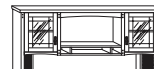

List 1,223.00

Your price **753.00**

H. Organizer Hutch—55½"W x 12½"D x 36"H

MO542

List 723.00

Your price **445.00**

I. Storage Hutch for Desk and Credenza with Task Light—68¼"W x 12½"D x 40½"H

MO682