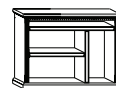

H. Six-Shelf Bookcase with Lower Doors—30" W x 13" D x 72" H

HO3072D_
List 887.00 Your price **546.00**