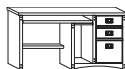

F. Single Pedestal Computer Desk—55½"W x 24½"D x 29"H

MO540

List 1,223.00

Your price **753.00**