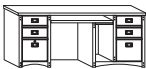

G. Two-Drawer Lateral File—33¼"W x 19½"D x 29"H

MO450

List 841.00

Your price **518.00**

A. Double Pedestal Executive Desk—68¼"W x 32"D x 29"H

MO680

List 1,811.00

Your price **1,114.00**