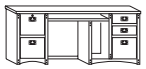

C. Double Pedestal Computer Credenza—68¼"W x 19½"D x 29"H

MO689

List 1,583.00

Your price **974.00**