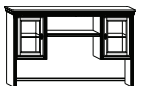

D. Storage Hutch with Pullout Task Light Bridge—69 1/4" W x 17" D x 43" H
HO682_

List 1,357.00 Your price **835.00**

E. Two-Drawer File—20 1/4" W x 24 1/2" D x 29" H
HO201_

List 632.00 Your price **389.00**