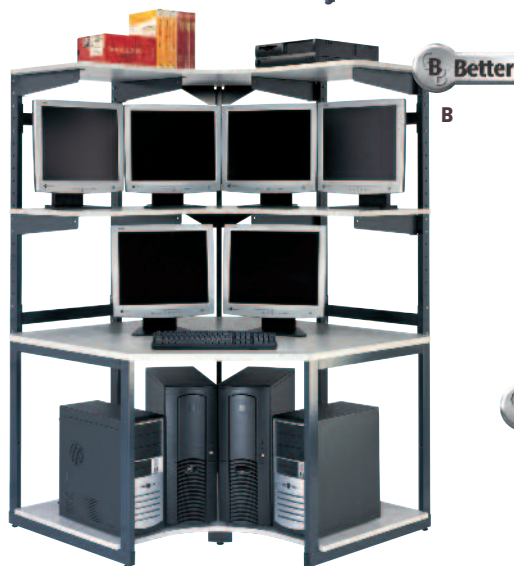

## NetStart LAN Support Station

High quality, 18-gauge steel frame with laminate shelves and worksurfaces. Holds up to 19" monitors. All stations are 30"D x 50"H. Shelves are 20"D; worksurfaces are 29"D.